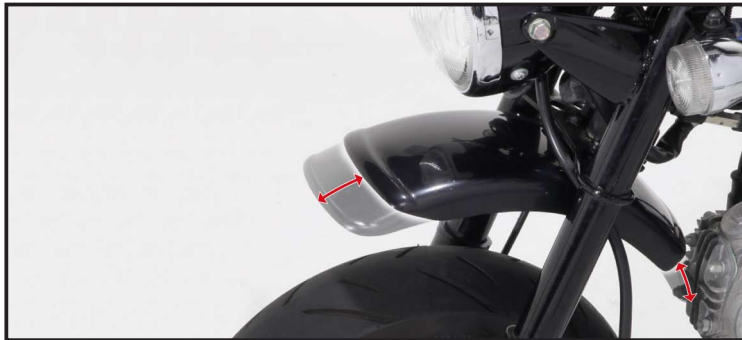

"KITACO" IS NOT ONLY
A SHARP DRESSER
BUT TOPS IN THE WORLD
OF MOTORCYCLE

KITACO

KITACO NEW PRODUCTS!!

2010
Vol. 17

Short fenders for big head Monkeys!

MONKEY / GORILLA

FRONT FENDER (SHORT TYPE)

- Short type fender that looks like STOCK LOOK.
- Bolt-on without modification to KITACO DOHC HEAD + STOCK FRONT FORK.
- Front : 40mm shorter than stock
  Rear : 55mm shorter than stock
- CHROME, BLACK and WHITE are available.
- ABS RESIN

REMARKS

APPLICATION
• MONKEY / GORILLA (Fno. Z50J-1000001 ~ / AB27-1000001 ~ 1899999)
• MONKEY (FI) (Fno. AB27-1900001 ~)