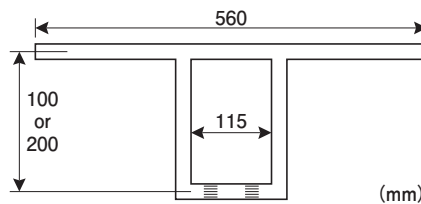

Compact! Straight!

For mini models

MINI ROBOT HANDLE BAR (STRAIGHT)

- For 4 mini models like MONKEY, GORILLA & APE!
- 22.2 mm / STEEL
- 100 mm & 200 mm tall are available.
- CHROME / BLACK types released
- ※ Rerouting stock cables or change to longer ones might be required, depending on models.

REMARKS

100mm

200mm

TYPE	100 / CHROME	TYPE	100 / BLACK
CODE	619-2000100	CODE	619-2000110

TYPE	200 / CHROME	TYPE	200 / BLACK
CODE	619-2000200	CODE	619-2000210