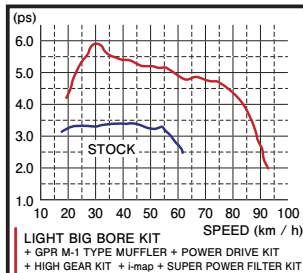

Great power! Totally different!

**JOG/-ZR (FI)
63cc LIGHT BIG BORE KIT**

1. REMARKS
2. More reliable & more evolved BIG BORE KIT for JOG (FI)! Accelerates like 100cc-equivalent motor.
   - Hard chrome plating aluminum liner on cylinder is adopted. Best design of WATER JACKET & GALLERY, to prove high durability and radiation performance.
   - Piston head is designed for efficient combustion of mixed gas at a moment.
   - Camshaft nitriding is adopted to fit smoothly.
   - ※ Spring seat cut modification is required when camshaft lobe touches to spring seat due to production errors of stock head.
   - Bore : 43 mm Stroke : 43.5 mm
     Compression ratio : 11.7 : 1

OPTION PARTS	ITEM NUMBER
GPR M-1 MUFFLER	548-0089310
POWER DRIVE KIT 3	480-0089400
HIGH GEAR KIT	305-0089210
SUPER POWER FILTER KIT (with REAR FENDER STAY)	515-0089350 (BLUE) 515-0089351 (RED) 515-0089353 (CHROME) 515-0089355 (PURPLE)
i-map Ver 2.0	763-0089010

**JOG/-ZR (FI)
63cc LIGHT BIG BORE KIT**

TYPE	
CODE	212-0089000

APPLICATION • JOG / -ZR (3P31 ~ 35)

Waking-up REAR SPOILER!

**JOG ZR (FI) • REMOTE CONTROL JOG
REAR SPOILER OFFSET STAY**

1. REMARKS
2. STEEL / BLACK CHROME FINISH
   - ※ Do not apply a lot of pressure, like lifting up the motorcycle with assist grip, using ropes for carriage and so on, because REAR SPOILER OFFSET STAY is not tough enough to bear.