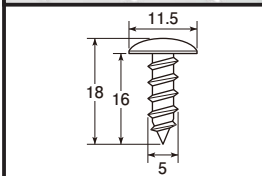

K-CON

ALUMINUM TAPPING SCREWS (CROSS RECESSED / TRUSS HEAD / TYPE A)

REMARKS

- Type-A aluminum screws with sharp point
- Frequently-used M4 / M5 TAPPING SCREWS with 10 colors are released.
- Material : DURALUMIN with almite finish
- Could be used with K-CON CLIP NUT below.
- 0900-059-00004 CLIP NUT for M4 → HONDA TYPE
- 0900-059-00005 CLIP NUT for M5 → YAMAHA TYPE
- ※ Installing might be difficult depending on material quality of installing place.
Use with drilled, punched or nested holes, if necessary.
Do not fasten in excess of appropriate torque, or causes damages.

ALUMINUM TAPPING SCREWS (CROSS RECESSED / TRUSS HEAD / TYPE A)

TYPE	COLOR	QTY	NO.
M4 × 12	BLACK	8	0900-046-08001
M4 × 12	SILVER	8	0900-046-08002
M4 × 12	PURPLE	8	0900-046-08003
M4 × 12	GOLD	8	0900-046-08004
M4 × 12	CLEAR GOLD	8	0900-046-08005
M4 × 12	GREEN	8	0900-046-08006
M4 × 12	BLUE	8	0900-046-08007
M4 × 12	GRAY	8	0900-046-08008
M4 × 12	RED	8	0900-046-08009
M4 × 12	ORANGE	8	0900-046-08010

ALUMINUM TAPPING SCREWS (CROSS RECESSED / TRUSS HEAD / TYPE A)

TYPE	COLOR	QTY	NO.
M5 × 16	BLACK	8	0900-056-08001
M5 × 16	SILVER	8	0900-056-08002
M5 × 16	PURPLE	8	0900-056-08003
M5 × 16	GOLD	8	0900-056-08004
M5 × 16	CLEAR GOLD	8	0900-056-08005
M5 × 16	GREEN	8	0900-056-08006
M5 × 16	BLUE	8	0900-056-08007
M5 × 16	GRAY	8	0900-056-08008
M5 × 16	RED	8	0900-056-08009
M5 × 16	ORANGE	8	0900-056-08010

K-CON

HEAT-SHRINKABLE TUBING (COLORFUL TYPE)

REMARKS

- Use for cleaning up after soldering and terminal insulation.
- Easy-to-recognize 5-colors available
- 5-COLOR SET includes every color (red, yellow, green, blue and white).
- Mesurement : 3 mm x 70 mm (shrinkage I.D. : 1.6 mm / 0.5 mm thick)
- Shrinks with the heat more than 120°C to fit wire diameter to connect and protect.
- Protects wires for its heat-resistant & electrical insulation property
- UL · CSA standard
- Temperature range : - 55 ~ 135 °C , Rating in volt : 600V
- ※ Confirm the size of tube before shrinkage and after, before using.