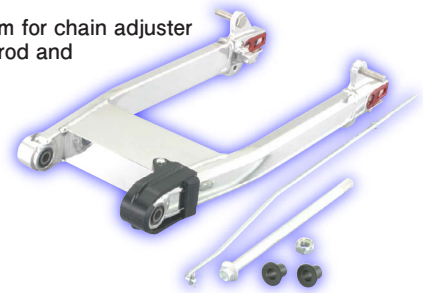

MONKEY ALUMINUM SWING ARM type TT/RS (16cm LONGER)

16cm longer type lightweight & high stiffness swing arm available!

- Main pipe : DOUBLE SQUARED SUPER DURALUMIN
- Buff finished
- Chosen machined axle holder
- ※ Does not fit with stock chain case, chain and rear shock.

APPLICATION	
MONKEY (Including FI model)	FN0.Z50J-1300001 ~
GORILLA	FN0.AB27-1000001 ~

type TT

- Uses stock chain adjuster
- Rubber chain slider and brake rod are included

type RS

- Chosen Machined Aluminum for chain adjuster
- Rubber chain slider, brake rod and axle shaft are included

REPLACEMENT/OPTIONAL PARTS		
REPLACEMENT (COMMON)	CHAIN SLIDER	519-1123990
	BRAKE ROD (For 16cm longer type)	519-1123049
OPTION (For RS)	CHAIN ADJUSTER	519-1123980
	STAND PLATE (SILVER)	519-1123800
	STAND PLATE (BLUE)	519-1123810
	STAND PLATE (RED)	519-1123820
	SWING ARM BUTTON	519-1123900

OPTIONAL PARTS for type RS (4/8/12/16 LONGER)

STAND PLATE SET

- Machined Aluminum / Alumite Finished
- Available in Silver, Red and Blue.
- R & L a set

Bellow parts are required for 16 longer type swing arm