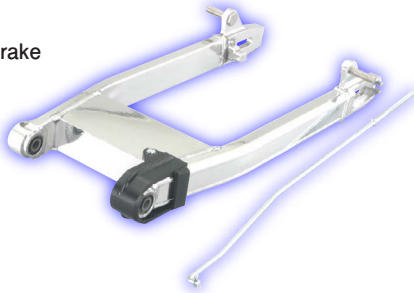

MONKEY ALUMINUM SWING ARM type TT/RS (16cm LONGER)

16cm longer type lightweight & high stiffness swing arm available!

- Main pipe : DOUBLE SQUARED SUPER DURALUMIN
- Buff finished
- Chosen machined axle holder
- ※ Does not fit with stock chain case, chain and rear shock.

APPLICATION	
MONKEY (Including FI model)	FN0.Z50J-1300001 ~
GORILLA	FN0.AB27-1000001 ~

type TT

- Uses stock chain adjuster
- Rubber chain slider and brake rod are included

type RS

- Chosen Machined Aluminum for chain adjuster
- Rubber chain slider, brake rod and axle shaft are included

REPLACEMENT/OPTIONAL PARTS		
REPLACEMENT (COMMON)	CHAIN SLIDER	519-1123990
	BRAKE ROD (For 16cm longer type)	519-1123049
OPTION (For RS)	CHAIN ADJUSTER	519-1123980
	STAND PLATE (SILVER)	519-1123800
	STAND PLATE (BLUE)	519-1123810
	STAND PLATE (RED)	519-1123820
	SWING ARM BUTTON	519-1123900

OPTIONAL PARTS for type RS (4/8/12/16 LONGER)

STAND PLATE SET

- Machined Aluminum / Alumite Finished
- Available in Silver, Red and Blue.
- R & L a set

Bellow parts are required for 16 longer type swing arm