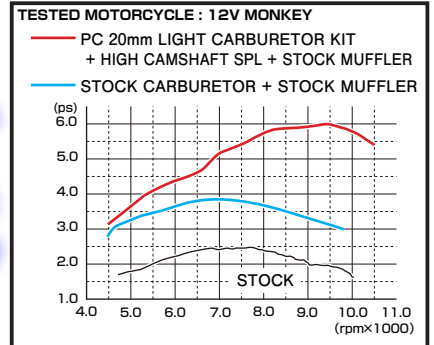

**MONKEY/GORILLA 75cc LIGHT BIG BORE KIT (SILVER PAINTED CYLINDER)**

- Big bore kit which uses stock cylinder head.  
Low cost and suitable for beginners.
- STEEL CYLINDER
- Bore diameter : 48mm  
Stroke : 41.4mm  
Displacement : 74.87cc

**IN STORE NOW!!**  
 ■ 75cc LIGHT BIG BORE KIT (BLACK PAINTED CYLINDER)

TYPE A : 212-1013480  
 TYPE B · C : 212-1123480

212-1013481 (TYPE A)	
MONKEY/GORILLA	FNo.Z50J-1000001 ~ 1510400
CHALY	FNo.CF50-1000002 ~ 2899999
DAX (ST50 6V)	FNo.ST50-1000001 ~ 6346265
CD50	FNo.CD50-1100001 ~ 1330600
SUPER CUB 50	FNo.C50-N000002 ~ V488897
	FNo.C50-Z000002M ~ Z069126M
	FNo.C50-3000001 ~ 5121324
	FNo.C50-5200011 ~
	FNo.C50-6000037 ~