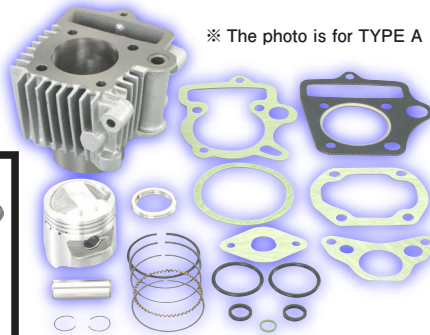

**MONKEY/GORILLA 75cc LIGHT BIG BORE KIT (SILVER PAINTED CYLINDER)**

- Big bore kit which uses stock cylinder head.  
Low cost and suitable for beginners.
- STEEL CYLINDER
- Bore diameter : 48mm  
Stroke : 41.4mm  
Displacement : 74.87cc

**IN STORE NOW!!**  
 ■ 75cc LIGHT BIG BORE KIT (BLACK PAINTED CYLINDER)

TYPE A : 212-1013480  
 TYPE B · C : 212-1123480

212-1013481 (TYPE A)	
MONKEY/GORILLA	FNo.Z50J-1000001 ~ 1510400
CHALY	FNo.CF50-1000002 ~ 2899999
DAX (ST50 6V)	FNo.ST50-1000001 ~ 6346265
CD50	FNo.CD50-1100001 ~ 1330600
SUPER CUB 50	FNo.C50-N000002 ~ V488897
	FNo.C50-Z000002M ~ Z069126M
	FNo.C50-3000001 ~ 5121324
	FNo.C50-5200011 ~
	FNo.C50-6000037 ~

212-1123481 (TYPE B · C)	
MONKEY/GORILLA	FNo.Z50J-1600008 ~ 1805927
	FNo.Z50J-2000001 ~
	FNo.AB27-1000001 ~ 1899999
MONKEY BAJA	ALL
DAX (12V)	AB26 ALL
MOTRA	ALL
CHALY (Does not fit with AT model)	FNo.CF50-3000031 ~
JAZZ	ALL
MONKEY R/RT	ALL
GIOR CUB	AF53 ALL
	SUPER CUB 50
	PRESS CUB
	FNo.C50-8000001 ~ 9501323
	FNo.C50-9600001 ~ 0095210
	FNo.C50-0200001 ~
	FNo.AA01-1000001 ~ 1699999
	LITTLE CUB
	FNo.C50-4300001 ~
	FNo.AA01-1000001 ~ 3999999
	CD50/BENLY 50S
	BENLY CL50
	FNo.CD50-1500001 ~
	SOLO
	AC17 ALL
	MAGNA 50
	AC13 ALL
	XR50R/CRF50F
	AE03 ALL

**CYGNUS X TANDEM BACK REST BAR**

Easy-grasp thick bar!

- Tandem Bar : 32mm STAINLESS/BUFF FINISH
- Pad : DIMPLED DESIGN  
Height 110mm  
Width 300mm  
Depth 100mm
- Pad adjustable

APPLICATION	
CYGNUS X (FI MODEL)	28S1/2
CYGNUS X	5UA ALL