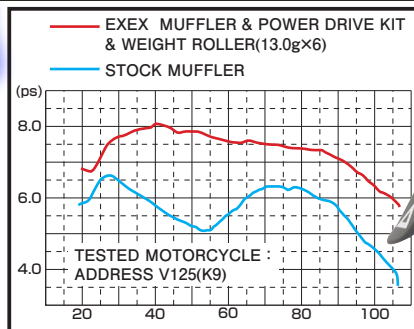

ADDRESS V125 EXEX MUFFLER (~ K7 · K9)

- Can fix rigidly by using stay and 2 pieces band.
- Sounds : 82db/3750rpm
- Silencer/Exhaust pipe : STAINLESS
- With catalyzer. Fits with O2 sensor
  (For K9 model)
- ※ MUFFLER GASKET sold separately
  (XY-02 : 963-0000002)

NO.	547-2409000	547-2411000
APPLICATION	ADDRESS V125/-G (~ K7) CF46A ALL	ADDRESS V125-G (K9) CF4EA ALL
JMCA NO.	00632114	00632113

BW'S125 (FI model) i-map (FUEL INJECTION CONTROL UNIT)

- Responds to each tuning menu.
- Can change four channels for fuel injection map by DIP switch.
- Three channels pre-installed with best fuel injection map for stock and KITACO parts.
- User can set up fuel injection map to make it responsive to another parts by the other channel.
- Limiter control function included.
- ※ PC INTERFACE CABLE is required to update the user setting channel.

APPLICATION	
BW'S125 (FI)	5S9 ALL

i-map CHANNEL SETTING	1 STOCK	2 PULLEY & SUPER ROLLER SET (10g X6)	3 PULLEY, SUPER ROLLER SET (10g X6) & EXEX MUFFLER	4 USER SETTING CHANNEL	REV LIMIT 10000 rpm