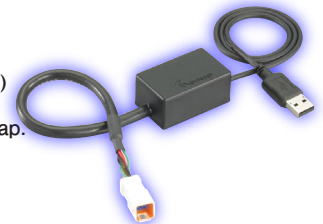

PC INTERFACE CABLE for i-map

- 763-0500900
- Required cable for editing i-map
- For Windows (Windows 2000 SP4 or later)
- USB
- ※ Software is required for editing original map.
  (Free to download from KITACO website)