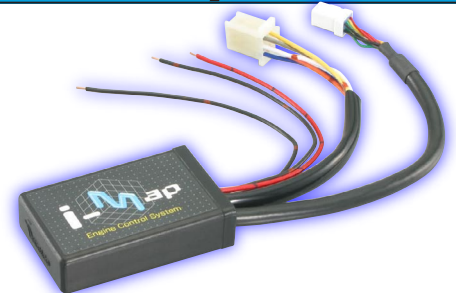

"KITACO" IS NOT ONLY
A SHARP DRESSER
BUT TOPS IN THE WORLD
OF MOTORCYCLE

KITACO

KITACO NEW PRODUCTS!!

SPECIAL ADVERTISEMENT FOR NEW ITEM
2009 Vol.24

3-8-13,NAGATA,HIGASHI-OSAKA
OSAKA,JAPAN,577-0015

URL <http://www.kitaco.co.jp>

MONKEY/GORILLA KEIHIN CR mini CARBURETOR KIT

- SPECIAL VENTURI SHAPE for high-efficient intake.
- Venturi diameter : 22mm
- M/J & S/J TYPE : PWK type
- HIGH THROTTLE SET included
  (CABLE : 800mm/Does not fit with stock air cleaner)
- Air funnel included.

APPLICATION	
110-1123119	MONKEY/GORILLA FNo.Z50J-1300001 ~ FNo.AB27-1000001 ~ 1899999
110-1418119	NSF100

PACKING LIST		MONKEY GORILLA	NSF100
NO.	NAME	QTY	QTY
401-1123119	CR mini 22mm CARBURETOR	× 1	× 1
410-1129004	MANIFOLD SET	× 1	
410-1418119	MANIFOLD SET		× 1
901-1123119	HIGH THROTTLE SET	× 1	× 1

ADDRESS V125 EXEX MUFFLER (~ K7 · K9)

- Can fix rigidly by using stay and 2 pieces band.
- Sounds : 82db/3750rpm
- Silencer/Exhaust pipe : STAINLESS
- With catalyzer. Fits with O2 sensor
  (For K9 model)
- ※ MUFFLER GASKET sold separately
  (XY-02 : 963-0000002)

NO.	547-2409000	547-2411000
APPLICATION	ADDRESS V125/-G (~ K7) CF46A ALL	ADDRESS V125-G (K9) CF4EA ALL
JMCA NO.	00632114	00632113

BW'S125 (FI model) i-map (FUEL INJECTION CONTROL UNIT)

- Responds to each tuning menu.
- Can change four channels for fuel injection map by DIP switch.
- Three channels pre-installed with best fuel injection map for stock and KITACO parts.
- User can set up fuel injection map to make it responsive to another parts by the other channel.
- Limiter control function included.
- ※ PC INTERFACE CABLE is required to update the user setting channel.

APPLICATION	
BW'S125 (FI)	5S9 ALL