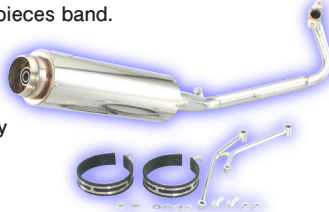

URL <http://www.kitaco.co.jp>

**MONKEY/GORILLA KEIHIN CR mini CARBURETOR KIT**

- SPECIAL VENTURI SHAPE for high-efficient intake.
- Venturi diameter : 22mm
- M/J & S/J TYPE : PWK type
- HIGH THROTTLE SET included  
(CABLE : 800mm/Does not fit with stock air cleaner)
- Air funnel included.

APPLICATION	
110-1123119	MONKEY/GORILLA FNo.Z50J-1300001 ~ FNo.AB27-1000001 ~ 1899999
110-1418119	NSF100

PACKING LIST		MONKEY GORILLA	NSF100
NO.	NAME	QTY	QTY
401-1123119	CR mini 22mm CARBURETOR	× 1	× 1
410-1129004	MANIFOLD SET	× 1	
410-1418119	MANIFOLD SET		× 1
901-1123119	HIGH THROTTLE SET	× 1	× 1

**ADDRESS V125 EXEX MUFFLER (~ K7 · K9)**

- Can fix rigidly by using stay and 2 pieces band.
- Sounds : 82db/3750rpm
- Silencer/Exhaust pipe : STAINLESS
- With catalyzer. Fits with O2 sensor  
(For K9 model)
- ※ MUFFLER GASKET sold separately  
(XY-02 : 963-0000002)