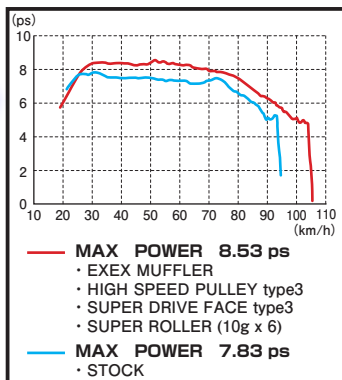

APPLICATION
BW'S125 (FI model) 5S91/2

■ SUPER CUB 50 (FI model)/LITTLE CUB 50 (FI model) POWER INSPIRE

- Max speed will be increased by avoiding a system that makes 60km/h running at top gear.
- ※ Be sure to install with i-map to bring out the power of the engine.