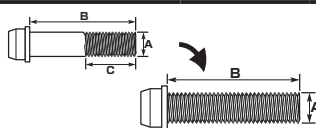

APPLICATION

MONKEY (including FI model)	FNo.AB27-1400001 ~
● CARB model : Fits with stock seat. Does not fit with TL SEAT.	
● FI model : Fits with stock seat and TL SEAT.	

NOTICE OF CORRECTION

- '09 ~ 10 K-BOOK P.790, 791
VIVID BOLT and CAP BOLT

Screw types are changed as indicated in the right picture.

VIVID BOLT (STAINLESS)	
M10 × 45 (P1.25)	0900-100-00006
M10 × 50 (P1.25)	0900-100-00007
M10 × 55 (P1.25)	0900-100-00008
M10 × 60 (P1.25)	0900-100-00009