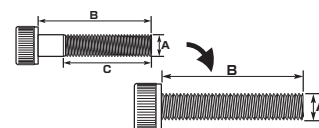

CAP BOLT (STAINLESS)	
M10 × 45 (P1.25)	0900-100-10006
M10 × 50 (P1.25)	0900-100-10007