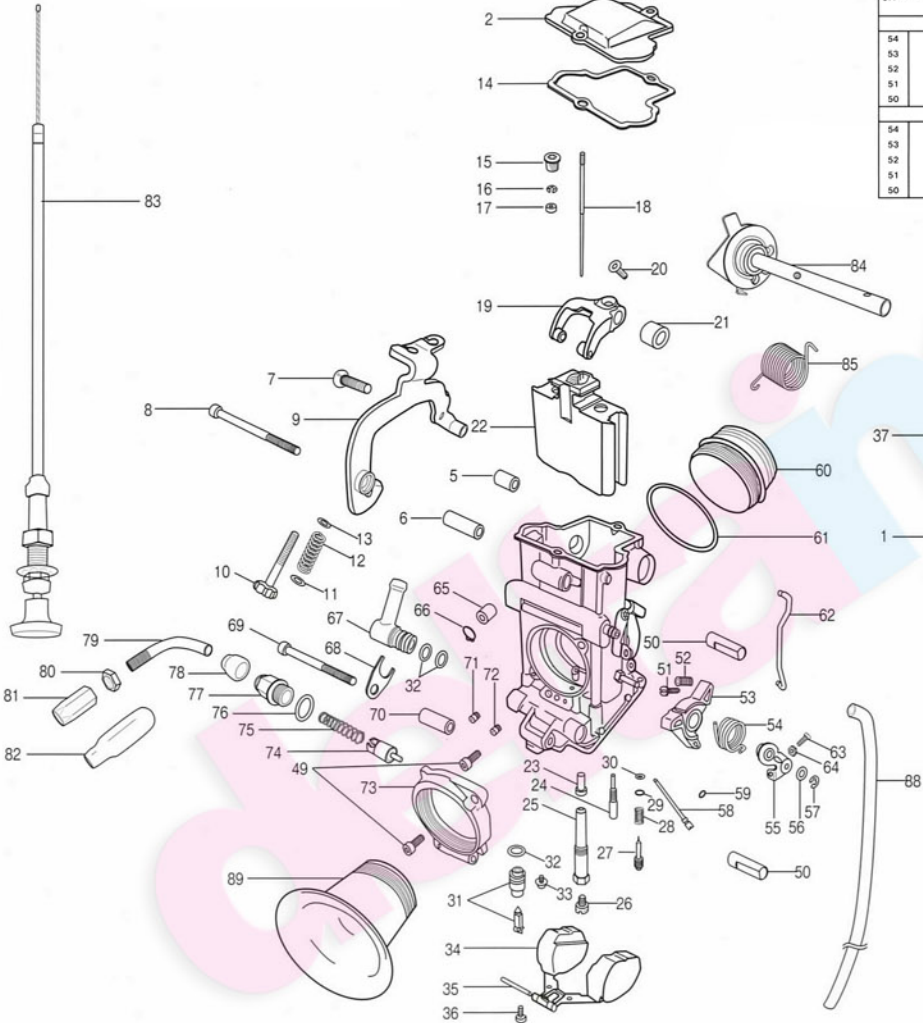

TMR Single Large Body

Part Name	30-106 5.5	200-210 5	220-240 10	RICHER	240
MJ Main Jets	30	← LEANER			
PJ Pilot Jets	10	← LEANER	10-40 2.5 45-90 5		RICHER → 90
N224 103					
PAJ Pilot Air Jets	40	← RICHER	2.5		LEANER → 150
N211 100					
NJ Needle Jets	0-0,0-2	← LEANER	2		RICHER → 0-6,0-8
785-40004					
NV Needle Valve	10	← SMALL	1.5 1.8 2.0 2.3 2.5		LARGE → 2.8
786-35003					
JN Jet Needle					
J8-10D01	J8-10E01	J8-10F01	J8-10G01	J8-10H01	
LEANER	←			→	RICHER
54					
53					
52					
51					
50					
51					
54	J8-9C01	J8-9D03	J8-9E12		
LEANER	←		→		RICHER
54					
53					
52					
51					
50					